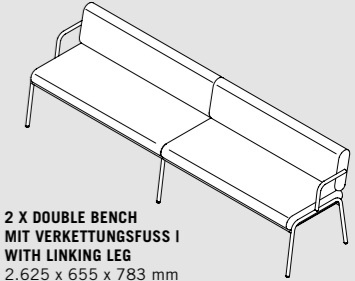

LOW
Sitzhöhe | seat height

HIGH
Stehhöhe | standing height

CASUAL OUTDOOR LOUNGE

CHAIR
700 x 680 x 720 mm

BENCH
1.350 x 680 x 720 mm

CASUAL OUTDOOR STOOL

LOW
482 x 449 x 477 mm

HIGH
499 x 538 x 795 mm

CASUAL OUTDOOR LOW

**SINGLE BENCH
OHNE RÜCKENLEHNE |
WITHOUT BACKREST**
700 x 608 x 477 mm

SINGLE BENCH
700 x 655 x 783 mm

**DOUBLE BENCH
OHNE RÜCKENLEHNE |
WITHOUT BACKREST**
1.350 x 608 x 477 mm

DOUBLE BENCH
1.350 x 655 x 783 mm

**2 X DOUBLE BENCH
MIT VERKETTUNGSFUSS |
WITH LINKING LEG**
2.625 x 655 x 783 mm

CASUAL OUTDOOR HIGH

SINGLE BENCH
700 x 621 x 1.102 mm

DOUBLE BENCH
1.350 x 621 x 1.102 mm

**2 X DOUBLE BENCH
MIT VERKETTUNGSFUSS |
WITH LINKING LEG**
2.625 x 621 x 1.102 mm