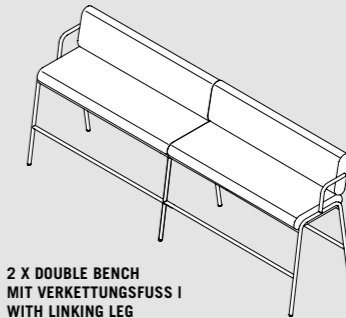

LOW
Sitzhöhe | seat height

HIGH
Stehhöhe | standing height

CASUAL OUTDOOR LOUNGE

CHAIR
700 x 680 x 720 mm

BENCH
1.350 x 680 x 720 mm

CASUAL OUTDOOR STOOL

LOW
482 x 449 x 477 mm

HIGH
499 x 538 x 795 mm

CASUAL OUTDOOR LOW

**SINGLE BENCH
OHNE RÜCKENLEHNE |
WITHOUT BACKREST**
700 x 608 x 477 mm

SINGLE BENCH
700 x 655 x 783 mm

**DOUBLE BENCH
OHNE RÜCKENLEHNE |
WITHOUT BACKREST**
1.350 x 608 x 477 mm

DOUBLE BENCH
1.350 x 655 x 783 mm

**2 X DOUBLE BENCH
MIT VERKETTUNGSFUSS |
WITH LINKING LEG**
2.625 x 655 x 783 mm

CASUAL OUTDOOR HIGH

SINGLE BENCH
700 x 621 x 1.102 mm

DOUBLE BENCH
1.350 x 621 x 1.102 mm

**2 X DOUBLE BENCH
MIT VERKETTUNGSFUSS |
WITH LINKING LEG**
2.625 x 621 x 1.102 mm

CASUAL OUTDOOR SIDE TABLE

H: 470 mm

QUADRATISCH | SQUARE
600 | 700 mm

RUND | ROUND
600 | 700 | 800 mm

CASUAL OUTDOOR TABLE LOW

H: 740 mm

QUADRATISCH | SQUARE
600 | 700 mm

RUND | ROUND
600 | 700 | 800 mm